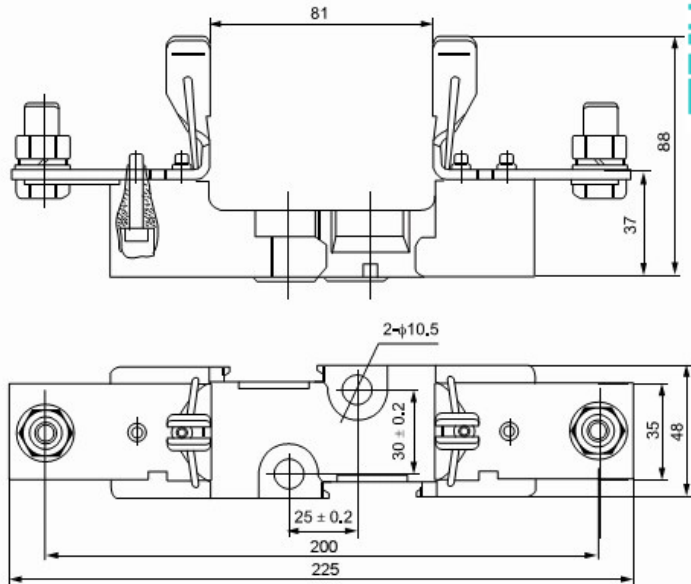

INQUIRY
400-800-9662

Parameter Feature Outline Curve

Table 11 (cont.)

Cat. No.	Models	Fuse link Size	Rated insulation voltage(V)	Conventional free air thermal current(A)	Dimensions (mm) Fig.	Weight (g)
1111	NH2	2	690	400	See Figure 11.9	